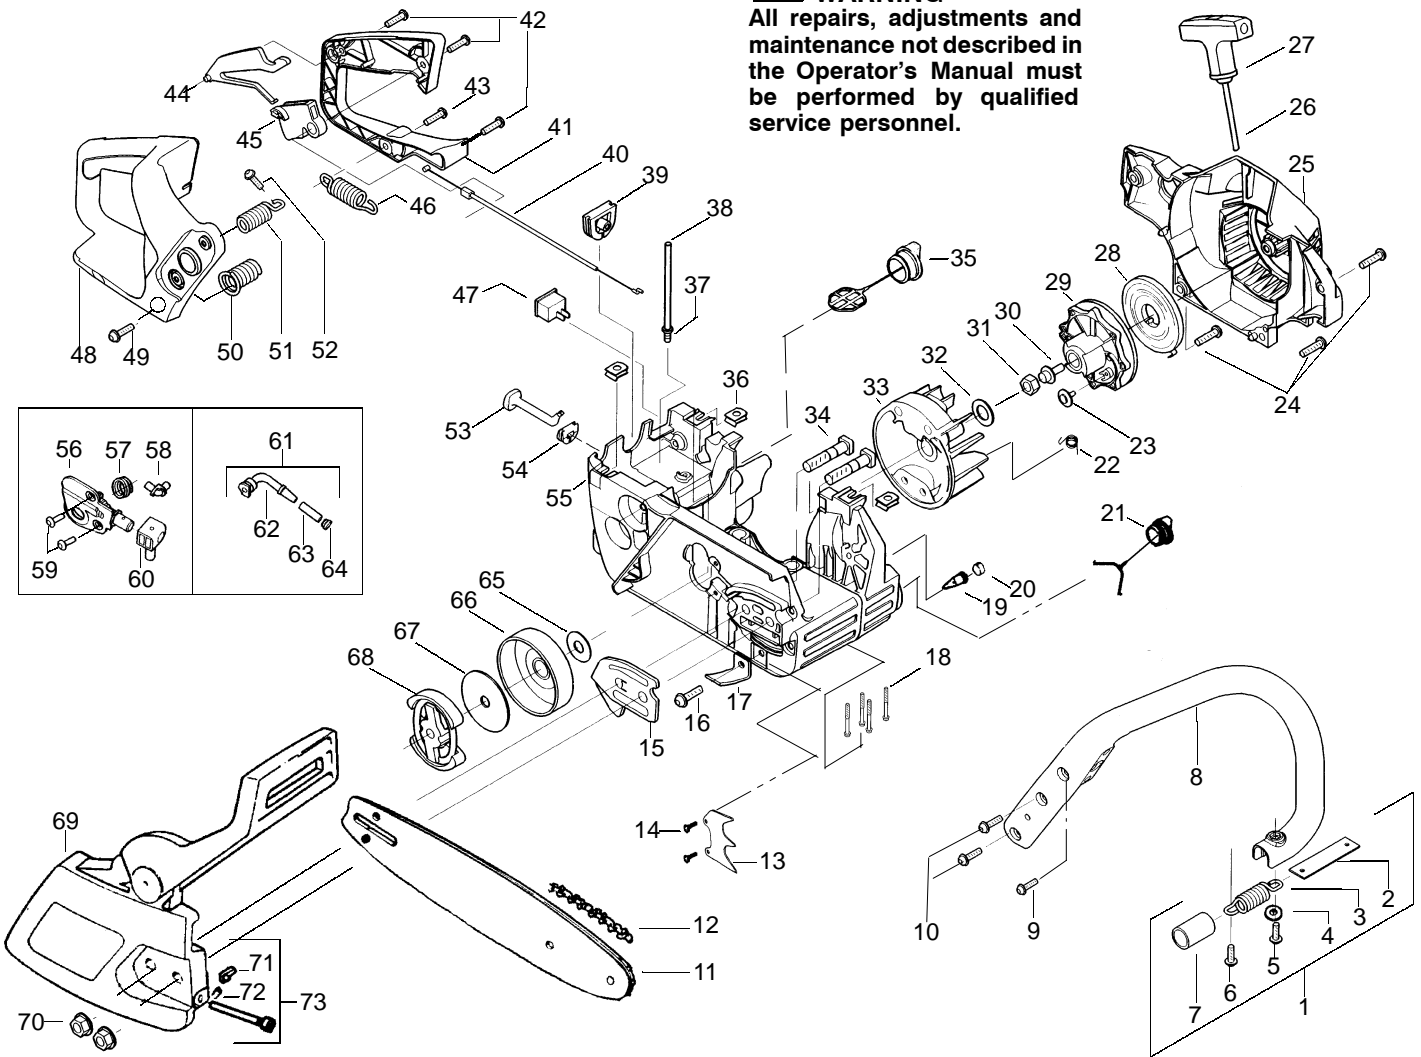

⚠ WARNING
All repairs, adjustments and maintenance not described in the Operator's Manual must be performed by qualified service personnel.

Ref.	Part No.	Description	Ref.	Part No.	Description	Ref.	Part No.	Description
1.	530047963	Assy.-Isolator	27.	530056402	Handle- Starter	53.	530047605	Knob- Choke
2.	530047608	Strap- Limiter	28.	530027531	Spring- Recoil	54.	530049005	Grommet- Knob
3.	530042082	Spring- Isolator	29.	530037817	Pulley- Starter	55.	530056597	Assy- Chassis
4.	530015123	Washer	30.	530015920	Screw	56.	530071259	Kit- Oil Pump (Incls. 57,58,60)
5.	530016018	Screw	31.	530016134	Nut- Flywheel	57.	530037820	Gear- Worm Spring
6.	530015843	Screw	32.	530015127	Washer- Flywheel	58.	530049477	Elbow- Oil Pickup
7.	530036142	Sleeve- AV Spring	33.	530039209	Assy- Flywheel	59.	530016064	Screw
8.	530047583	Handle- Front	34.	530016133	Bolt- Bar	60.	530019206	Seal Block
9.	530015940	Screw	35.	530047192	Assy- Fuel Cap	61.	530047663	Assy- Oil Pickup (Incl. 62-64)
10.	530015814	Screw	36.	530015922	Nut- "U"- Type	62.	530038373	Pick- up Oiler
11.	530044896	Bar - 14"	37.	530023877	Fitting- fuel line	63.	530037821	Filter- Oil
12.	538029933	Chain 14"	38.	530069216	Kit- Fuel line (large)	64.	530030189	Plug- Oil Filter
13.	530014381	Kit- Assy Spike (incl.14)	39.	530047631	Grommet- Cable	65.	530015907	Washer- Thrust
14.	530015805	Screw	40.	530047602	Cable- Throttle	66.	530047061	Assy.- Clutch Drum w/bearing
15.	530038238	Plate- Bar Mounting	41.	530047581	Cover- Rear Handle	67.	530015611	Washer- Clutch
16.	530015814	Screw	42.	530015906	Screw	68.	530014949	Assy. Clutch
17.	530029850	Chain Catcher	43.	530015886	Screw	69.	530054736	Assy- Chain Brake
18.	530016132	Screw	44.	530036098	Lockout- Throttle	70.	530015917	Nut- Bar Mounting
19.	530026119	Check Valve	45.	530036097	Trigger- Throttle	71.	530015826	Pin- Retainer
20.	530038264	Plug- Bronze Vent	46.	530042082	Spring	72.	530038593	Retainer
21.	530010846	Assy- Oil Cap	47.	530069572	Kit- Switch	73.	530069611	Kit- Bar Adjust
22.	530023817	Spring- Starter Dog	48.	530047582	Handle - Rear			
23.	530016080	Screw	49.	530015814	Screw			
24.	530015892	Screw	50.	530053274	Assy- Isolator - lower			
25.	530055708	Housing- Fan	51.	530071385	Kit- Isolator (Upper)			
26.	530069232	Kit- Rope	52.	530015875	Screw			

➤ = NEW PART NUMBER FOR THIS IPL

* = REFER TO THE SERVICE REFERENCE INDICATED FOR MORE INFORMATION. (LOCATED AT END OF IPL)