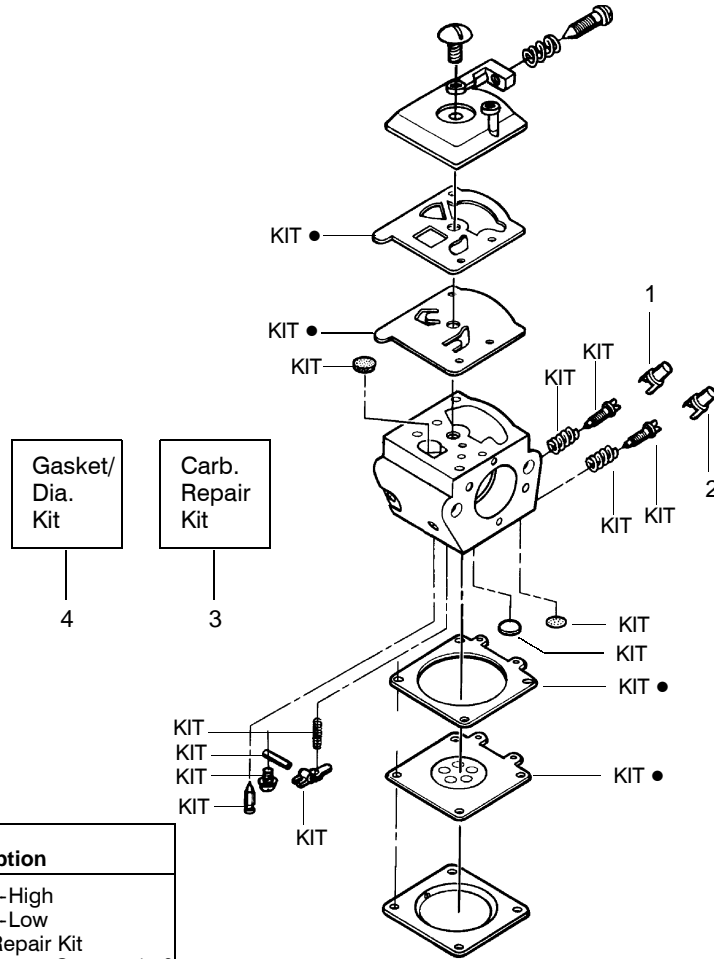

Ref.	Part No.	Description	Ref.	Part No.	Description	Ref.	Part No.	Description
1.	530016153	Screw	19.	530036103	Screen-Spark	36.	530047604	Housing-Air Filter
2.	530056924	Shield-Cylinder	20.	530037813	Diffuser-Muffler	37.	530016101	Nut
3.	530047213	Assy-Air Purge	21.	530069608	Gasket-Muffler (kit)	38.	530037793	Air Filter - Foam
4.	530015780	Screw	22.	530047207	Assy-Muffler (Incl. 17-21)	39.	530031135	Wrench-Bar
5.	530095646	Assy-Fuel Pick-up	23.	530047062	Assy-Crankshaft	40.	530069608	Kit-Engine Gasket (incl. 34,30,21)
6.	530069247	Kit-Line Purge/Carb. (Small Dia)	24.	530037935	Cap-Crankcase			
7.	530069216	Kit-Line Purge/Tank (large line)	25.	530056363	Assy-Seal & Bearing			
8.	530035526	Grommet-Carb Adjust.	26.	530038729	Ring-Piston			
9.	530054144	Seal-Carb Adapter	27.	530015697	Retainer - Piston Pin			
10.	952030150	Spark Plug (RCJ-7Y)	28.	530071408	Kit-Piston - (incl. 26-27)			
11.	530016136	Clip-High Tension Lead	29.	530071412	Kit-Cylinder			
12.	530049117	Assy-Wire Harness (Includes switch)	30.	530069608	Gasket-Carb. Adapter (kit)			
13.	530015814	Screw	31.	530016187	Screw			
14.	530039167	Module-Ignition	32.	530049700	Carb. Adapter	↗	530163664	Manual- (Scan)
15.	530047442	Strap-Ground	33.	530016386	Screw	↗	530163665	Manual - (Euro I)
16.	530037652	Insulator-Heat	34.	530069608	Carb. Gasket (kit)	↗	530163666	Manual - (Euro II)
17.	530049870	Back Plate-Muffler	35.	---	Kit-Carburetor		530054781	Decal-Warning
18.	530016132	Screw		530069722	(WT-391)			
				↗ 530071621	(WT-625)			

↗ = NEW PART NUMBER FOR THIS IPL

★ = REFER TO THE SERVICE REFERENCE INDICATED FOR MORE INFORMATION. (LOCATED AT END OF IPL)

**Carburetor Assembly – WT-391 – #530069722**

Ref.	Part No.	Description
1.	530038479	Limiter Cap–High
2.	530038478	Limiter Cap–Low
3.	530069826	Carburetor Repair Kit (KIT= Indicates Contents) & Includes Limiter Caps
4.	530069844	Gasket/Diaphragm Kit (● = Indicates Contents)