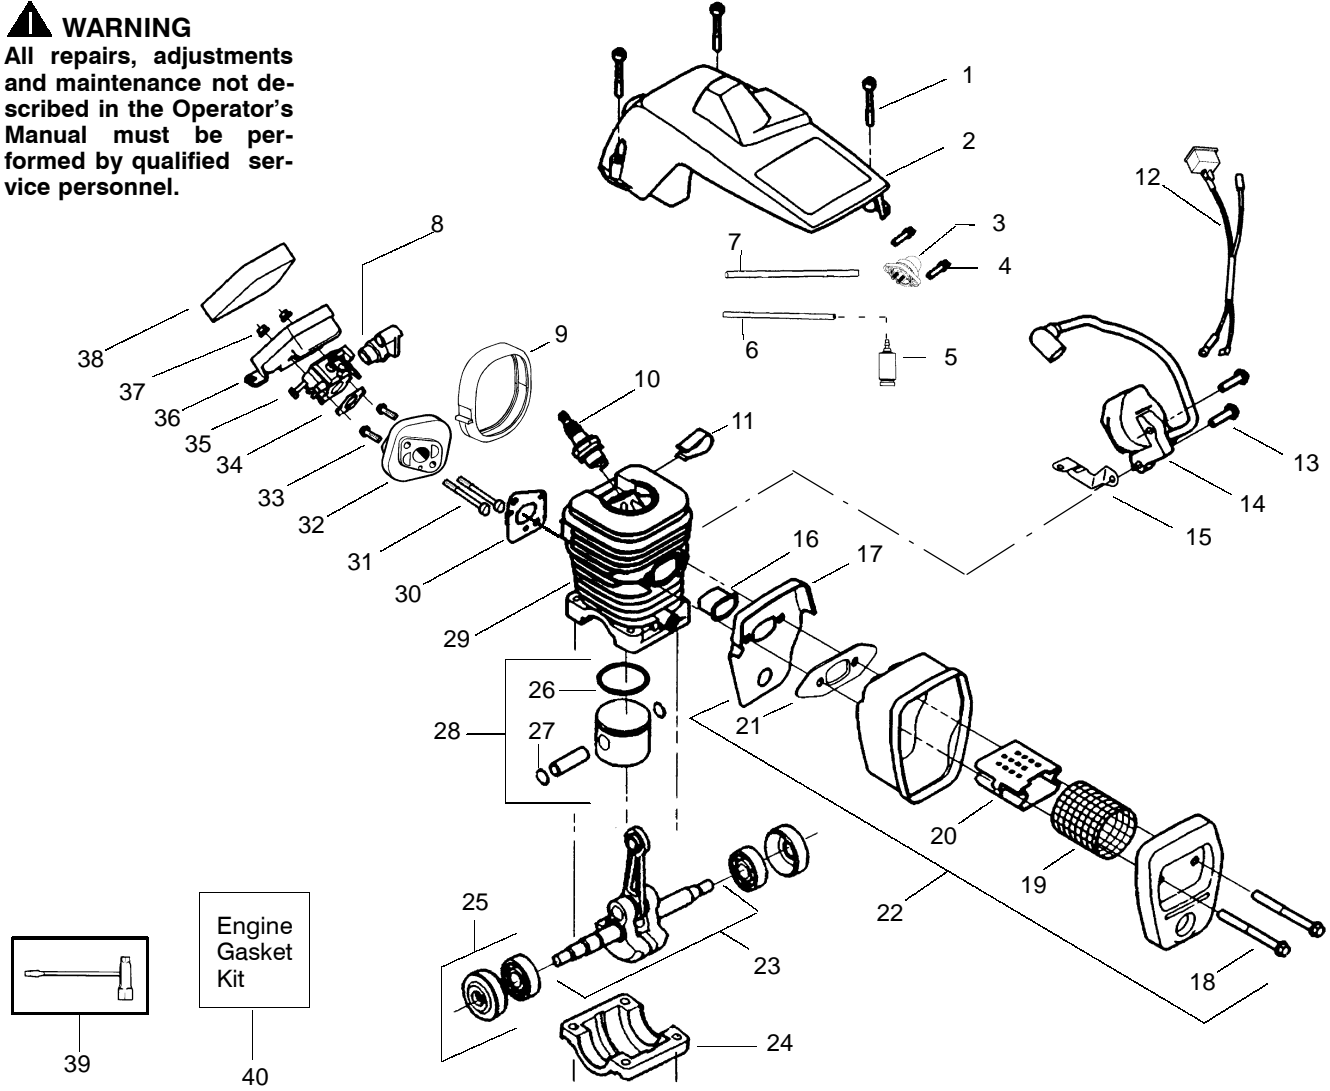

⚠ WARNING
All repairs, adjustments and maintenance not described in the Operator's Manual must be performed by qualified service personnel.

Ref.	Part No.	Description	Ref.	Part No.	Description	Ref.	Part No.	Description
1.	530016153	Screw	19.	530036103	Screen-Spark	36.	530047604	Housing-Air Filter
2.	530056924	Shield-Cylinder	20.	530037813	Diffuser-Muffler	37.	530016101	Nut
3.	530047213	Assy-Air Purge	21.	530069608	Gasket-Muffler (kit)	38.	530037793	Air Filter - Foam
4.	530015780	Screw	22.	530047207	Assy-Muffler (Incl. 17-21)	39.	530031135	Wrench-Bar
5.	530095646	Assy-Fuel Pick-up	23.	530047062	Assy-Crankshaft	40.	530069608	Kit-Engine Gasket (incl. 34,30,21)
6.	530069247	Kit-Line Purge/Carb. (Small Dia)	24.	530037935	Cap-Crankcase			
7.	530069216	Kit-Line Purge/Tank (large line)	25.	530056363	Assy-Seal & Bearing			
8.	530035526	Grommet-Carb Adjust.	26.	530038729	Ring-Piston			
9.	530054144	Seal-Carb Adapter	27.	530015697	Retainer - Piston Pin			
10.	952030150	Spark Plug (RCJ-7Y)	28.	530071408	Kit-Piston - (incl. 26-27)			
11.	530016136	Clip-High Tension Lead	29.	530071412	Kit-Cylinder			
12.	530049117	Assy-Wire Harness (Includes switch)	30.	530069608	Gasket-Carb. Adapter (kit)			
13.	530015814	Screw	31.	530016187	Screw			
14.	530039167	Module-Ignition	32.	530049700	Carb. Adapter	↗	530163664	Manual- (Scan)
15.	530047442	Strap-Ground	33.	530016386	Screw	↗	530163665	Manual - (Euro I)
16.	530037652	Insulator-Heat	34.	530069608	Carb. Gasket (kit)	↗	530163666	Manual - (Euro II)
17.	530049870	Back Plate-Muffler	35.	---	Kit-Carburetor		530054781	Decal-Warning
18.	530016132	Screw		530069722	(WT-391)			
				↗ 530071621	(WT-625)			

↗ = NEW PART NUMBER FOR THIS IPL

★ = REFER TO THE SERVICE REFERENCE INDICATED FOR MORE INFORMATION. (LOCATED AT END OF IPL)